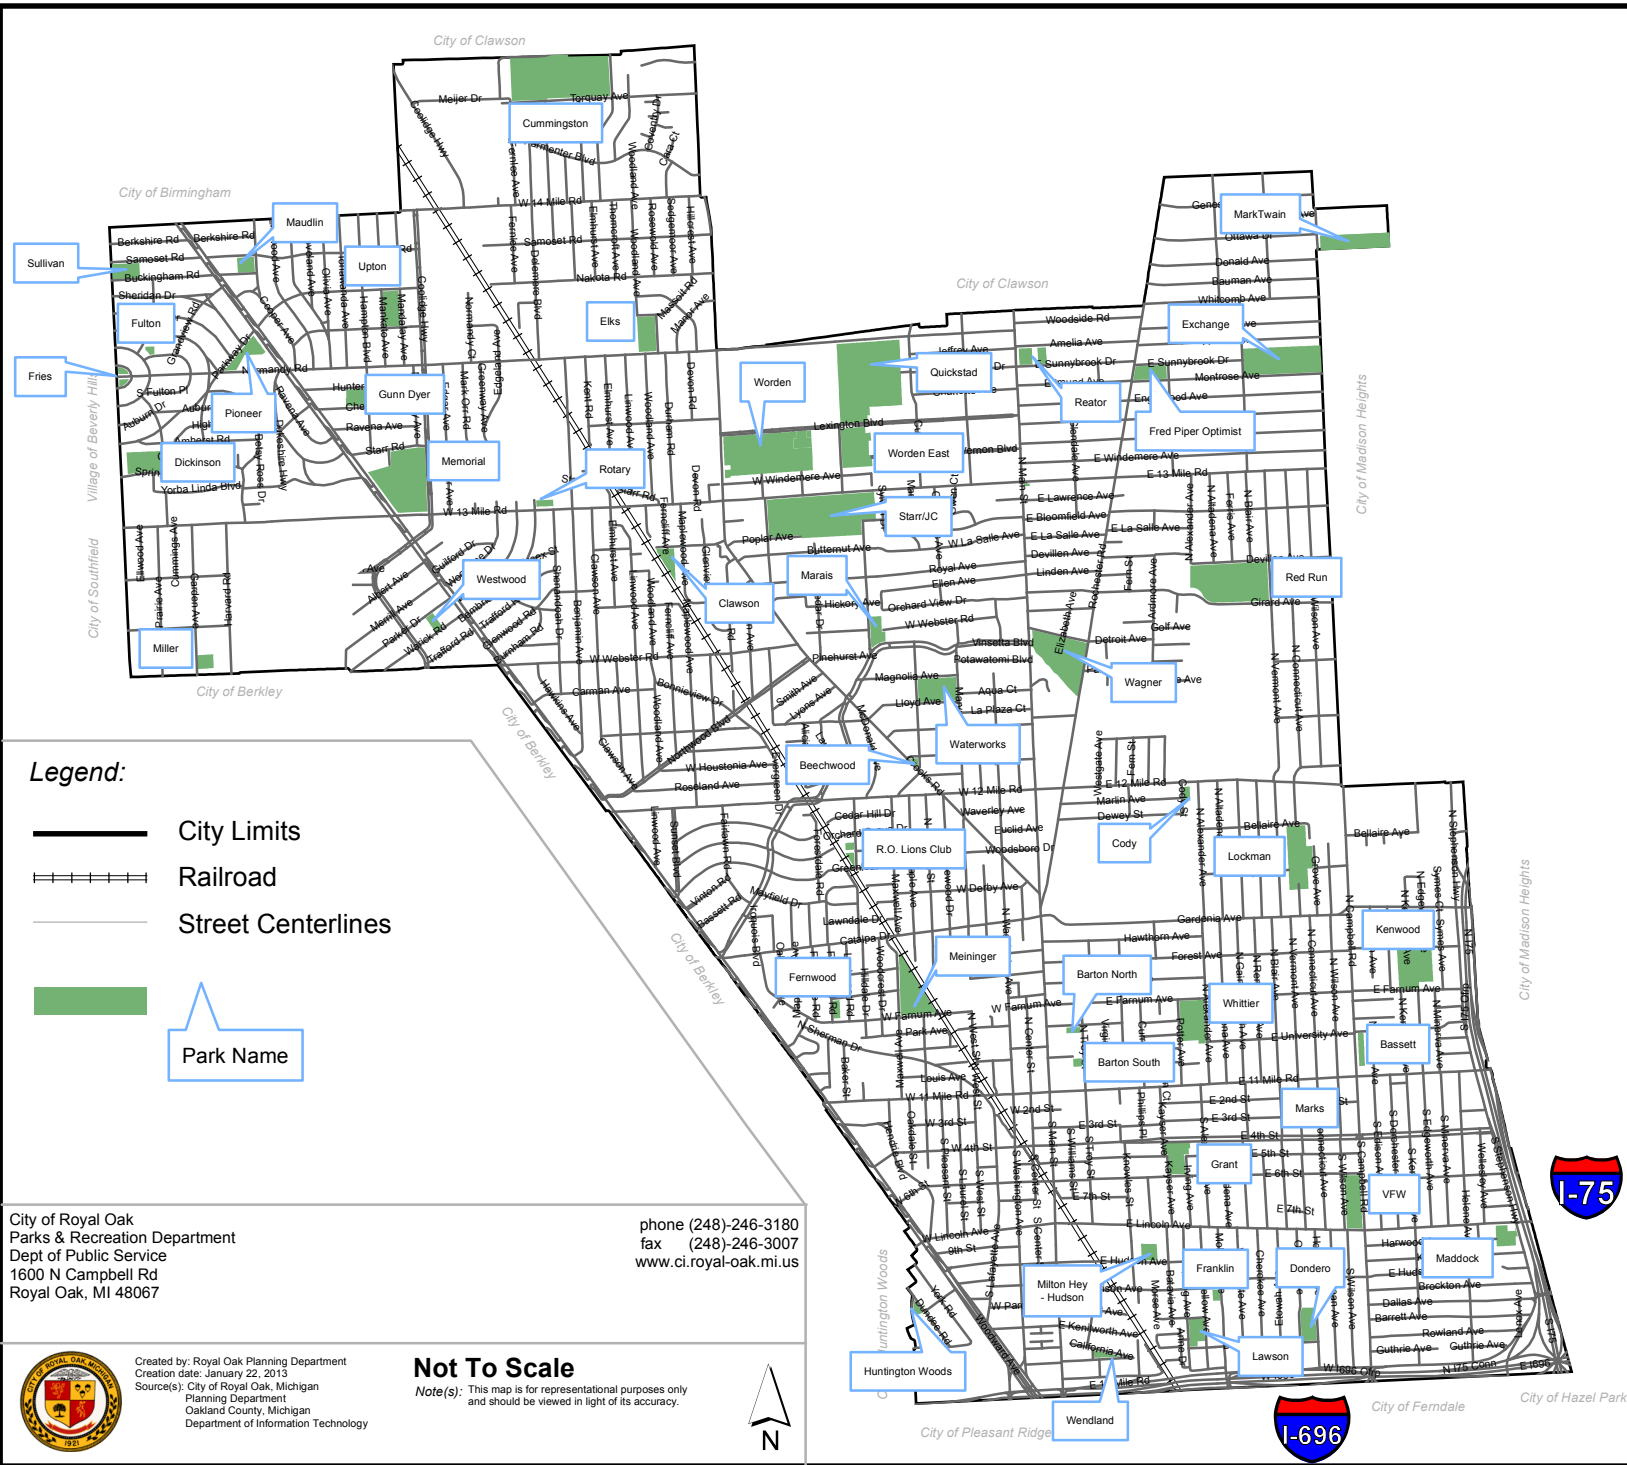

Municipal Parks

City of Royal Oak, Michigan