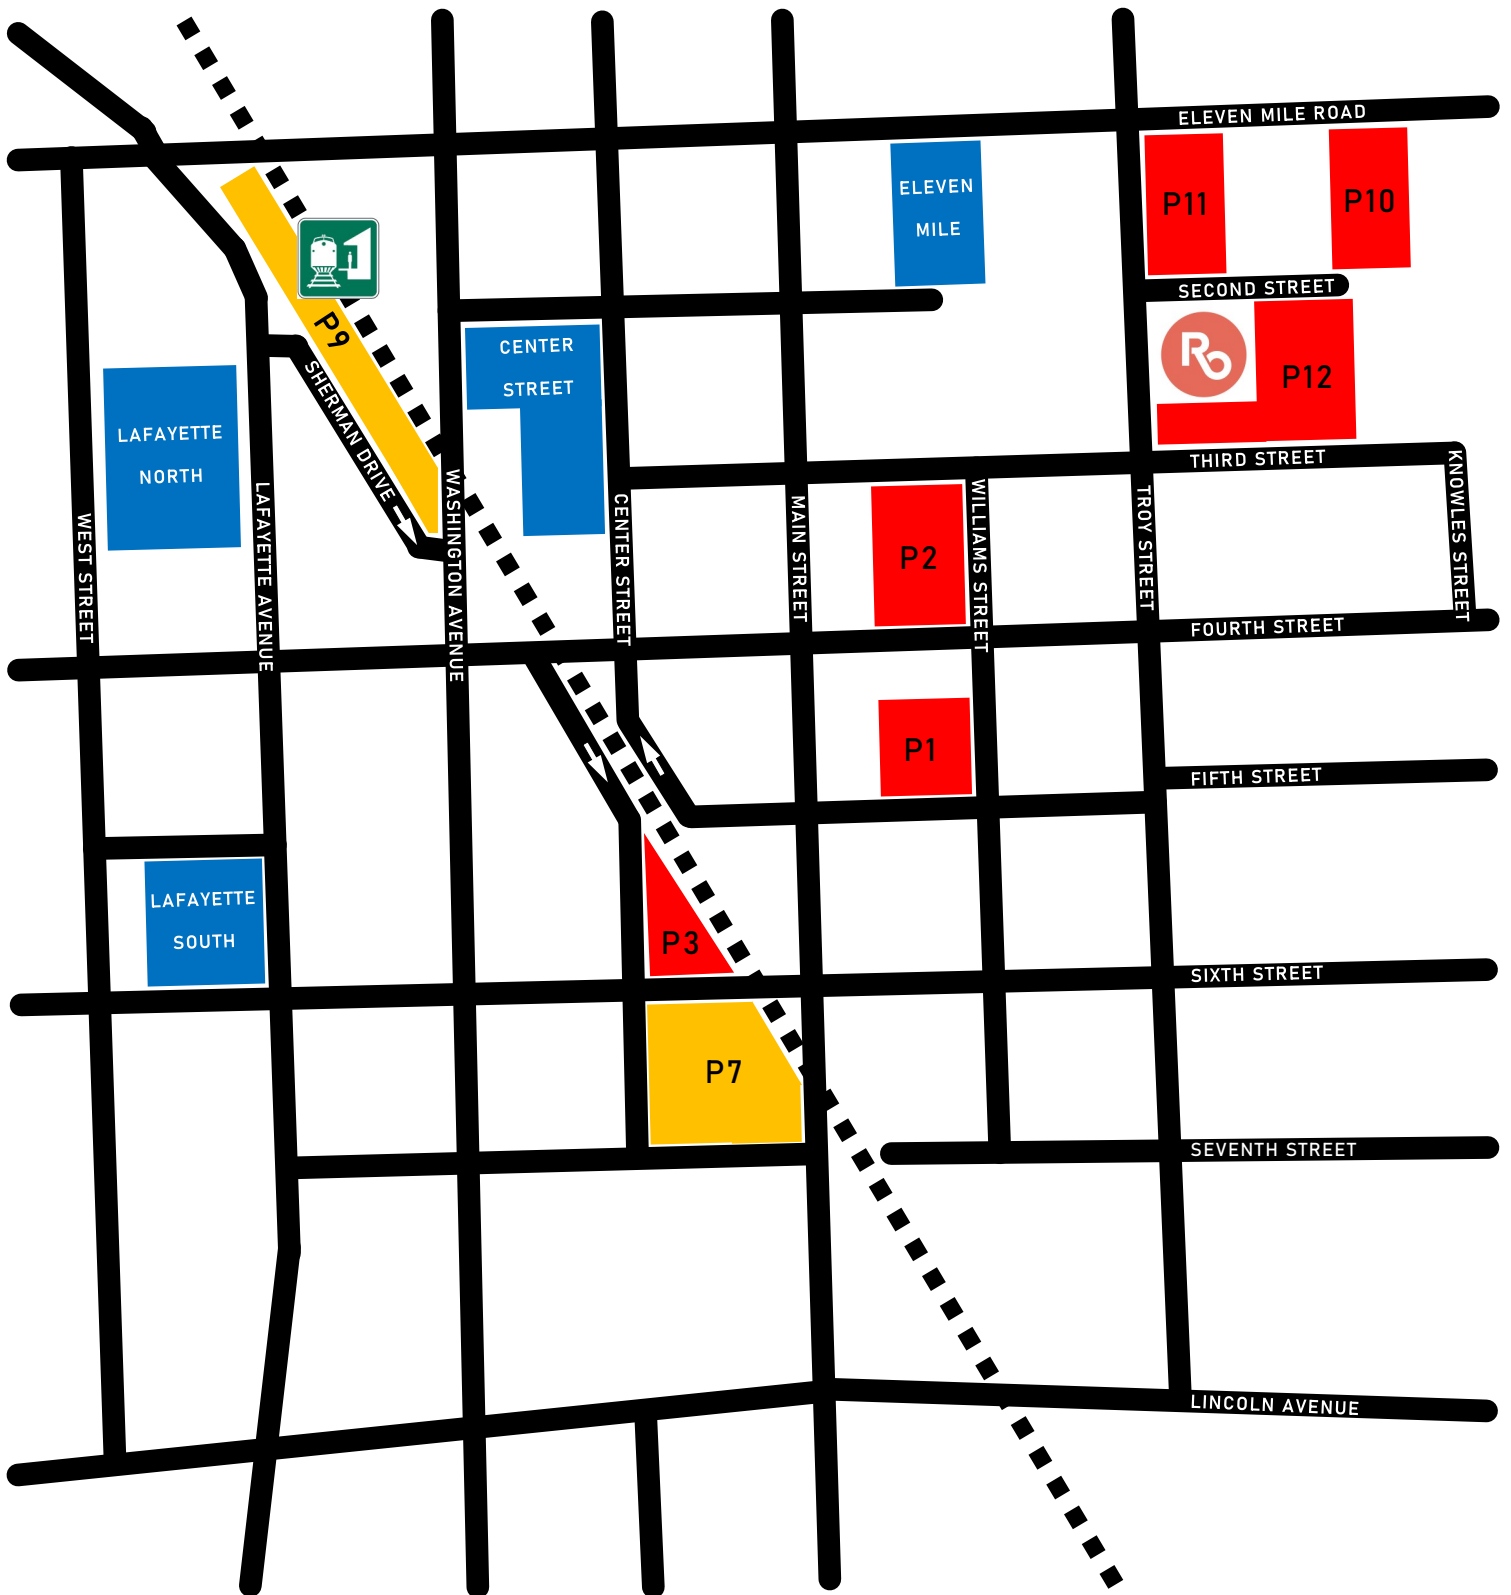

DOWNTOWN ROYAL OAK OFF-STREET PARKING

PARKING STRUCTURE - Monthly passes available through Park-Rite, 313-965-7275

PARKING LOT - Passes available at the Treasurer's Office (City Hall), 248-246-3140
 P7 - Monthly passes available P9 - Daily passes available for Amtrak travelers

PARKING LOT—4 Hour Limit
 (No Passes Available)

AMTRAK STATION
 202 S. Sherman Drive

ROYAL OAK CITY HALL
 203 S. Troy Street