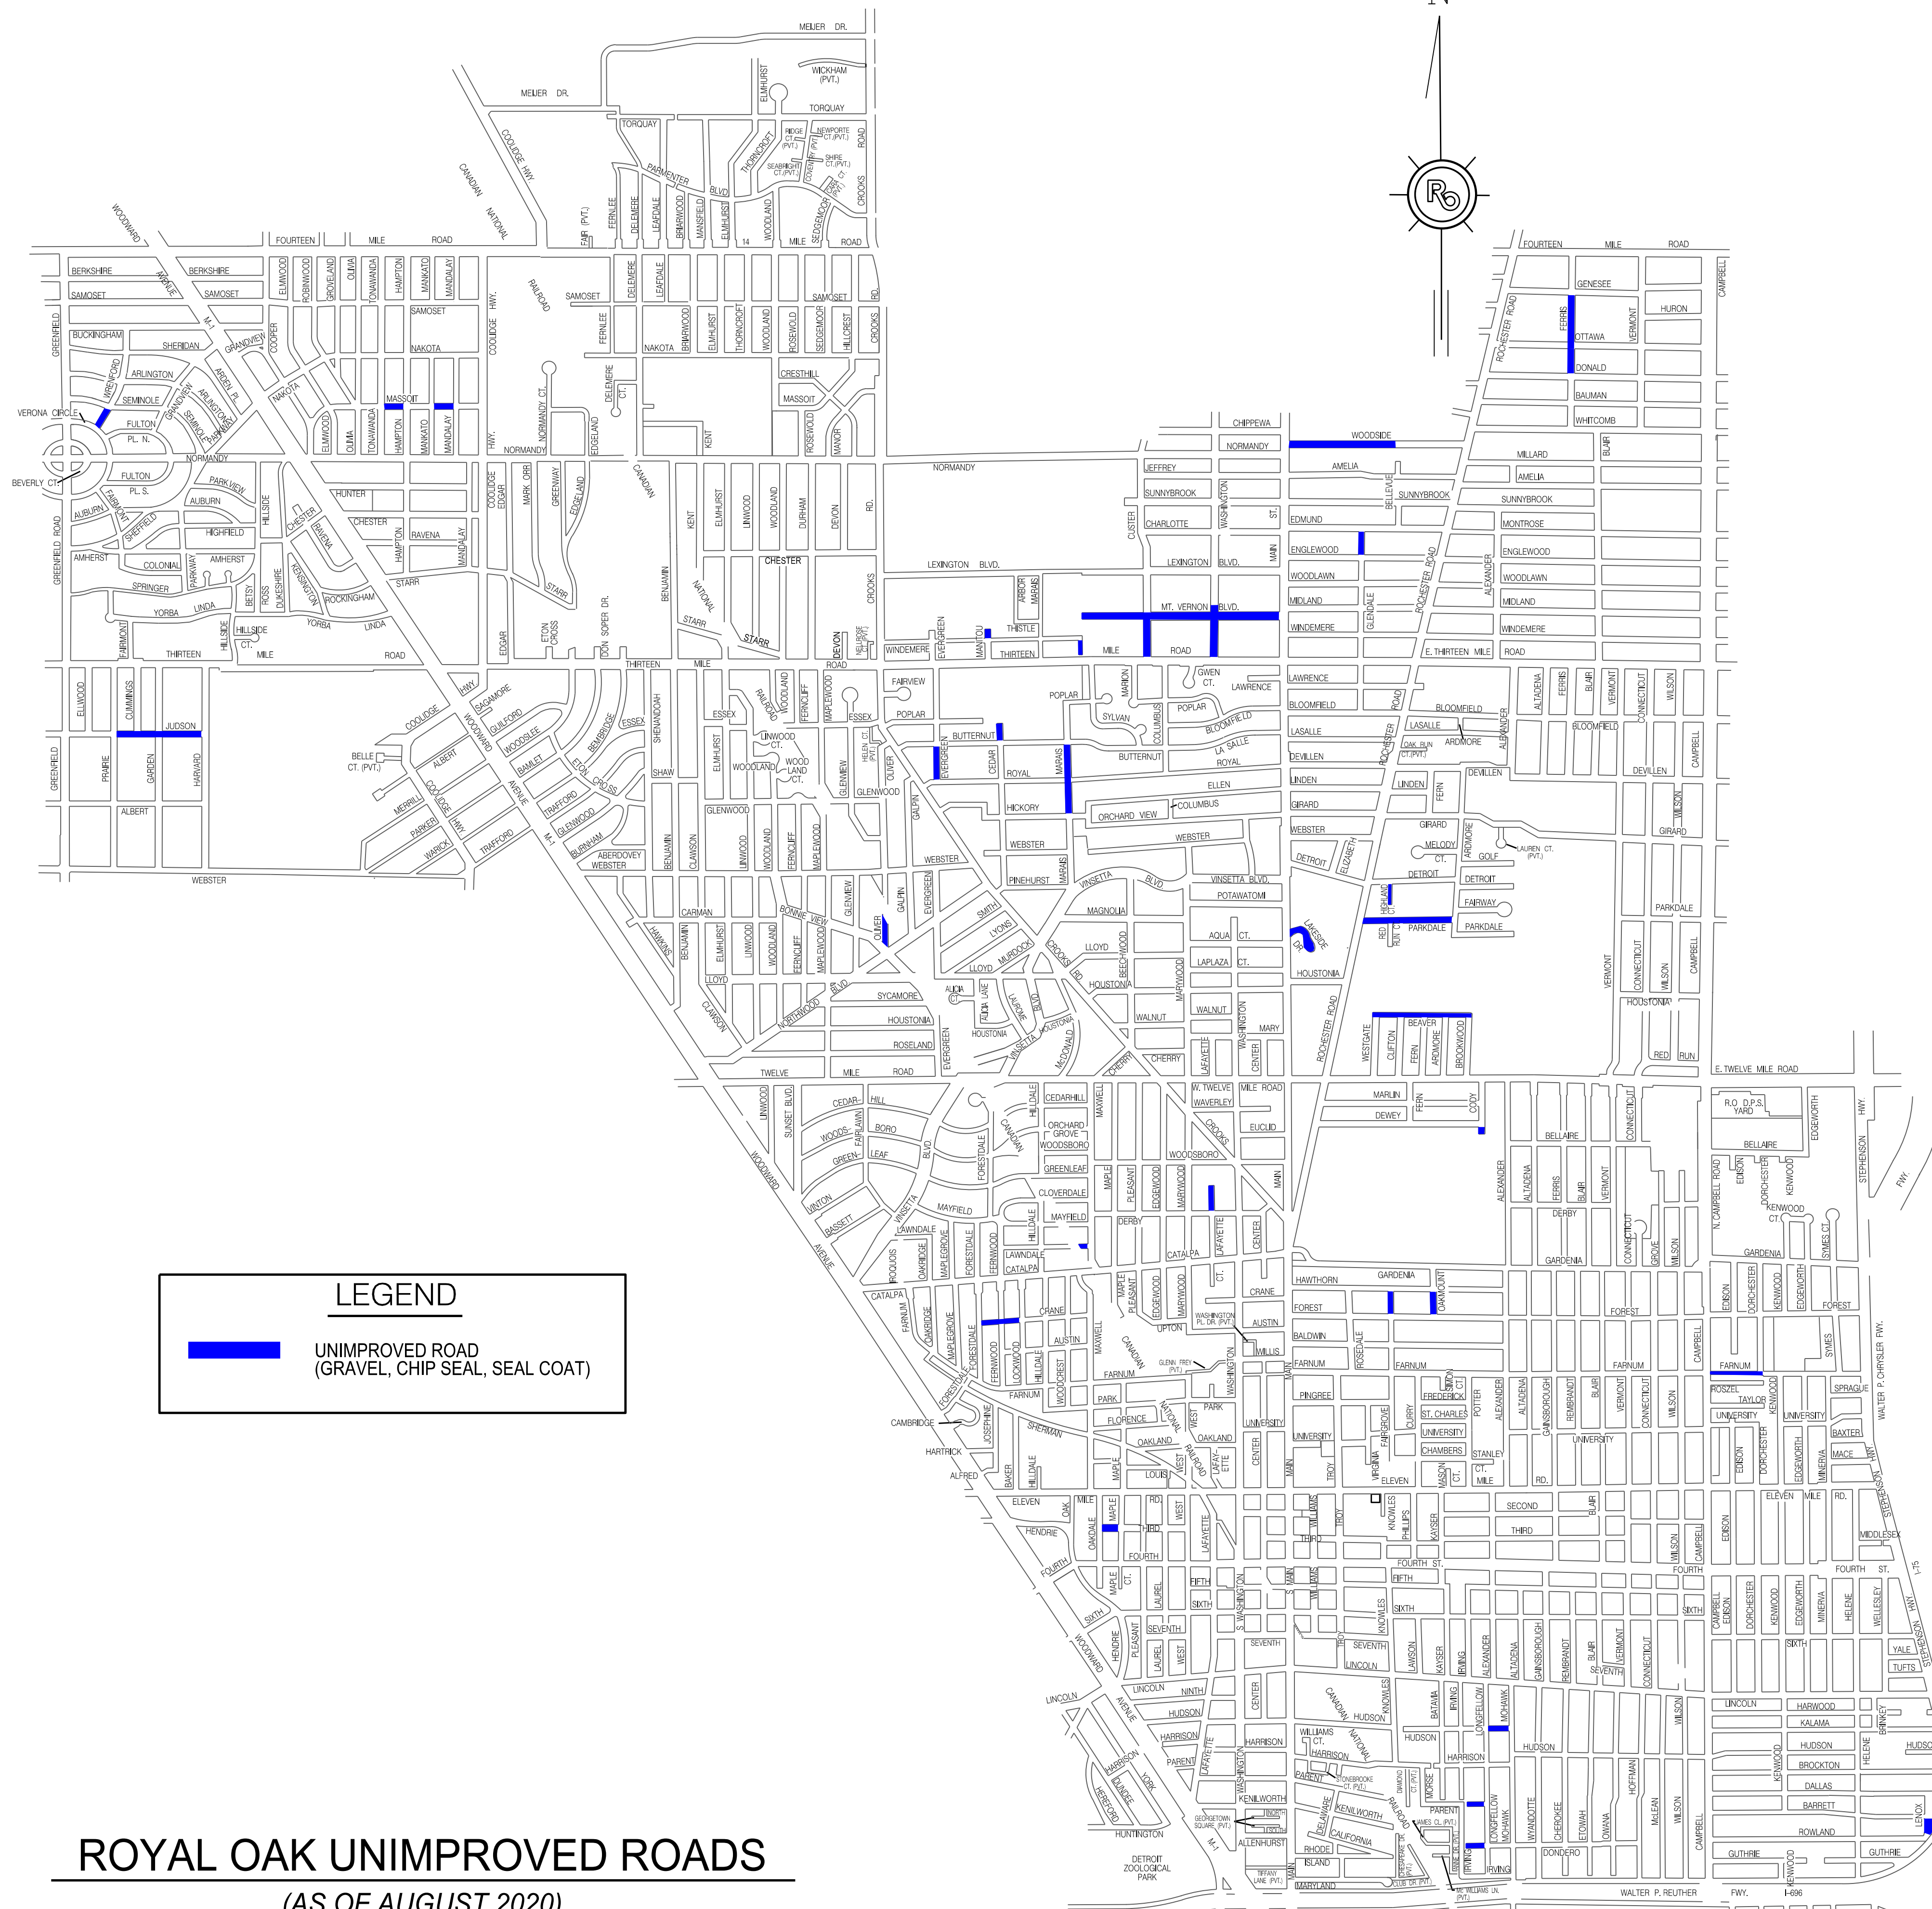

Royal Oak

LEGEND

 UNIMPROVED ROAD
(GRAVEL, CHIP SEAL, SEAL COAT)

ROYAL OAK UNIMPROVED ROADS (AS OF AUGUST 2020)